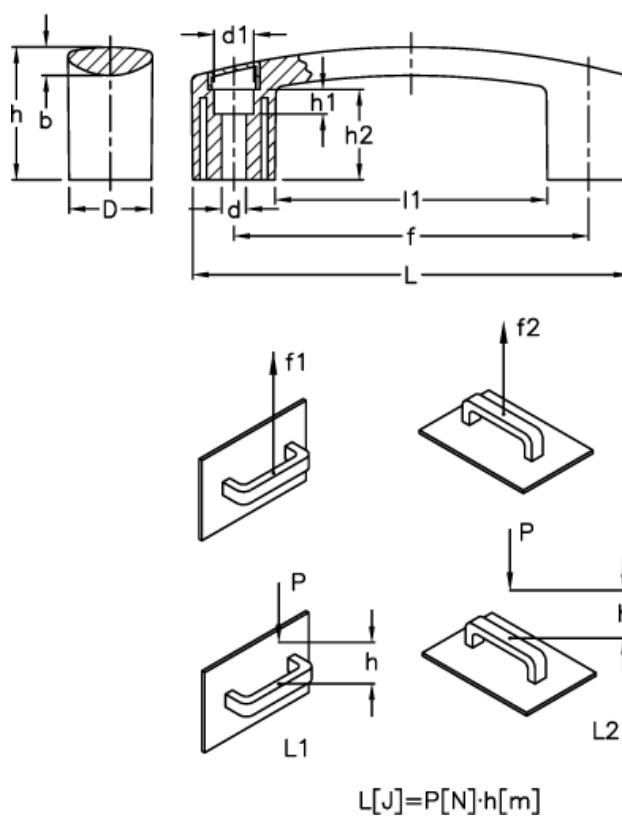

Data Sheet

Article number: 23052603112
Description: E+G Bridge handle
EBP.180-8-C2 Orange

Measures

b	= 9.5	h1	= 14.0
d	= 8.5	h2	= 32.0
D	= 28.0	L	= 178.0
d1	= 13.5	l1	= 122.0
f	= 150 +/-1	L1 (J)	= 12
F1 (N)	= 2700	L2 (J)	= 5
F2 (N)	= 1500		
h	= 45		